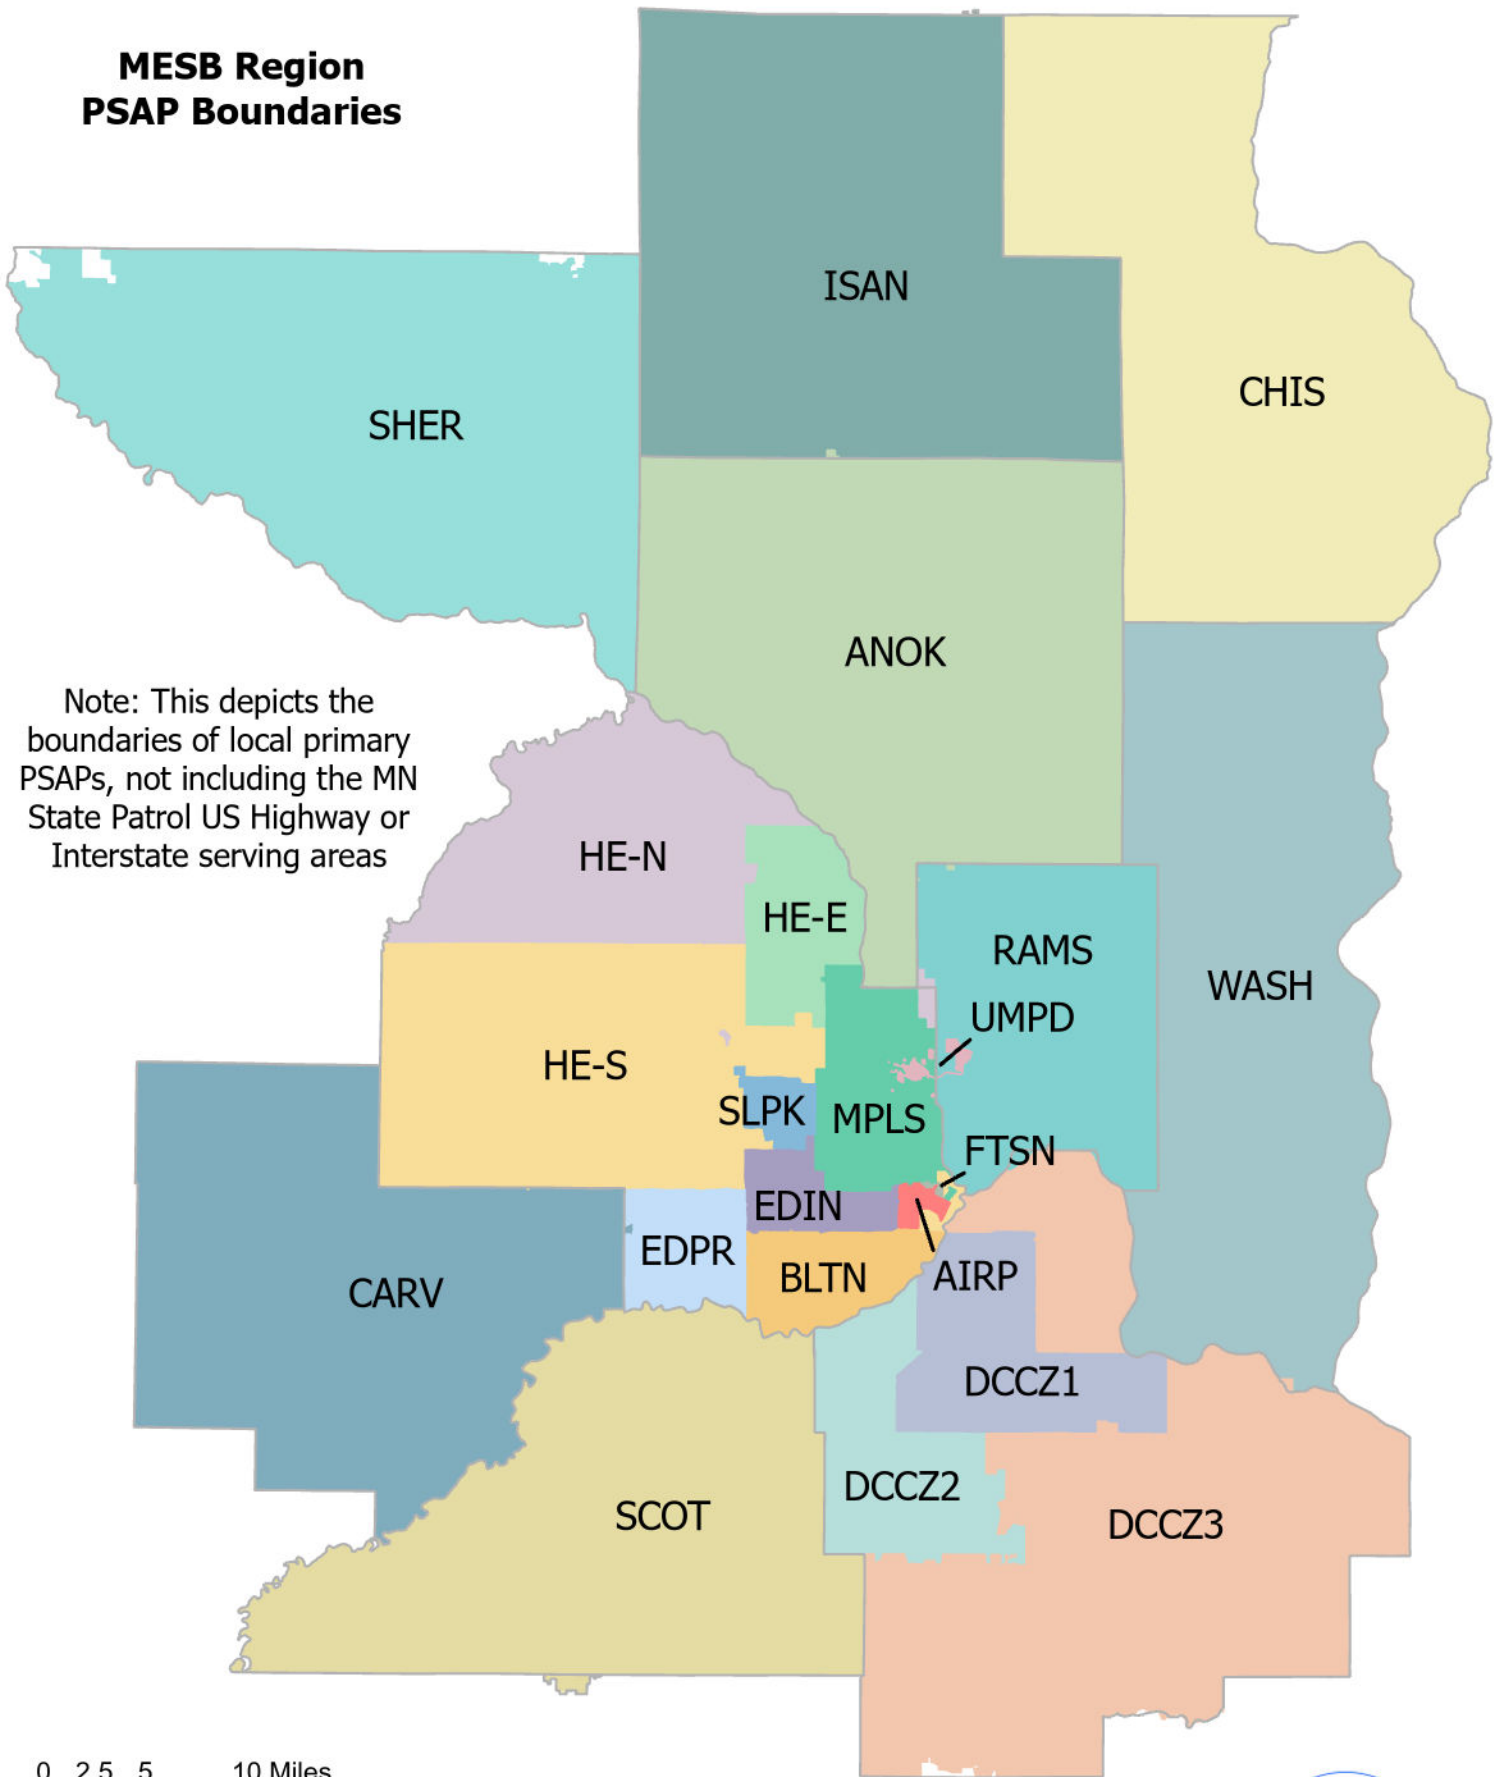

MESB Region PSAP Boundaries

Note: This depicts the boundaries of local primary PSAPs, not including the MN State Patrol US Highway or Interstate serving areas

0 2.5 5 10 Miles
|-----|-----|-----|-----|

PCS: NAD 1983 UTM Zone 15N
Datum: North American 1983
June 11, 2024