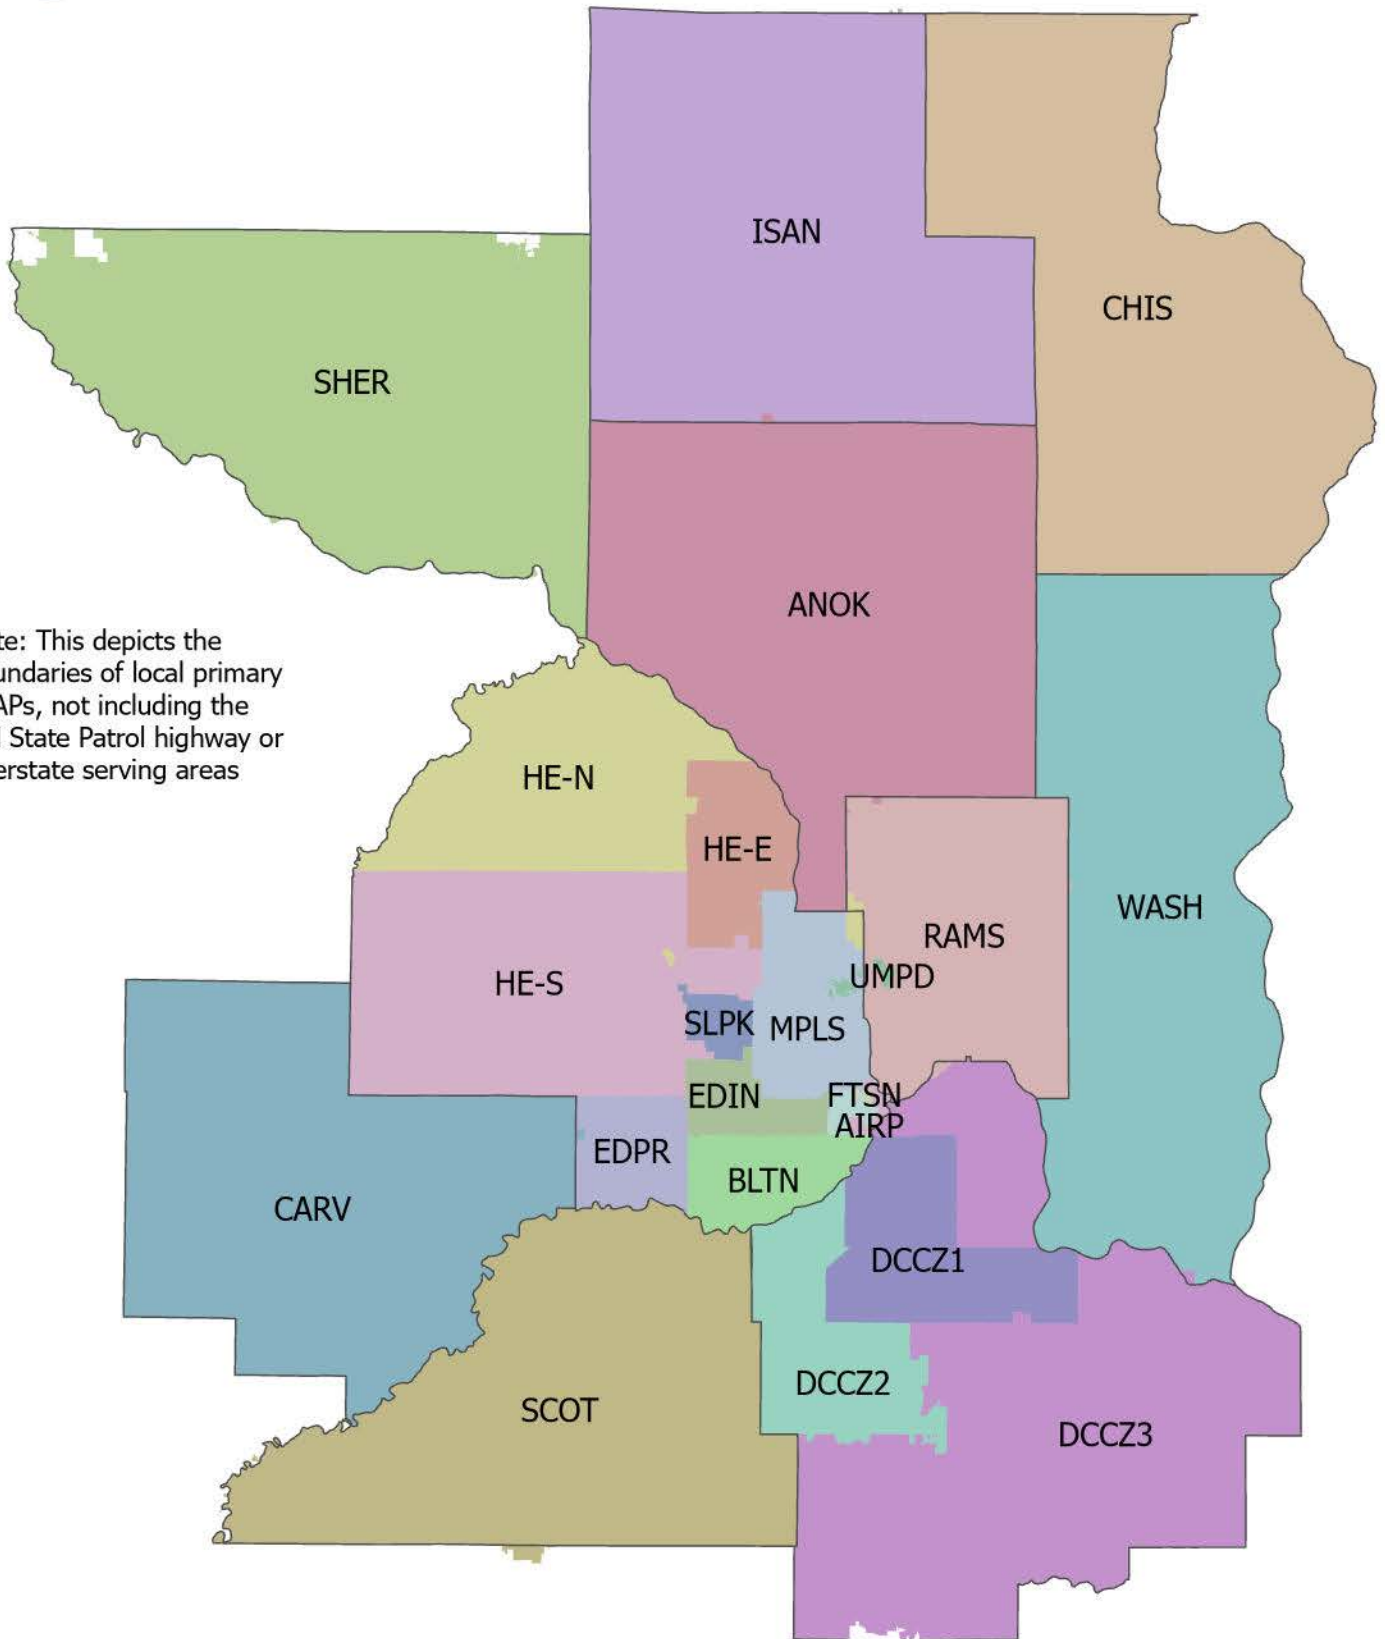

MESB Region PSAP Boundaries

Note: This depicts the boundaries of local primary PSAPs, not including the MN State Patrol highway or interstate serving areas

0 2.5 5 10 Miles

A scale bar showing distances of 0, 2.5, 5, and 10 miles.

April 13, 2026